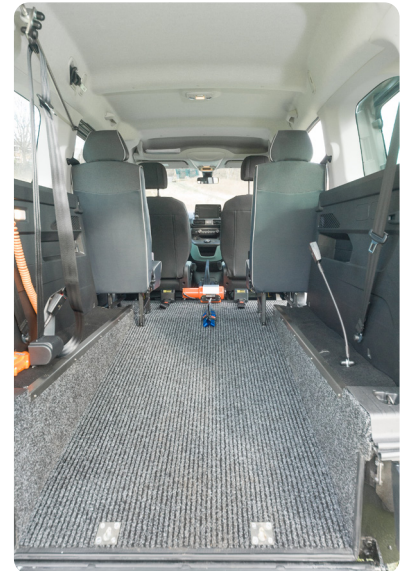

Accessible Citroen Berlingo 4 Life XL

Enjoy comfort without compromise

All our accessible vehicles have access via a wide low angle lightweight ramp at the rear with a choice of gas assistance or fully automated operation. The attention to detail including interior soundproofing and carpeting make our Wheelchair Accessible Vehicles a family favourite quieter all year round and much warmer in the winter.

Second row seating

Accessible Features

Seating the wheelchair passenger comfortably within the cabin.

- › **Spacious interior, wide low angle access and extensive headroom**
- › **Up to 4 passengers and the driver**
- › **4 Life - Wheelchair Passenger and Attendant access between second row seating**
- › **Assister winch helping access**
- › **Powered ramp and tailgate available**

Choose from the full model and colour range available for early delivery from our UK held stock.

Accessible Citroen Berlingo 4 Life XL	mm	inches
Entry height	1510	59.4
Lowered floor width	840	33.1
Designated travelling position headroom	1350	53.1
Designated travelling position width between second row seats	598	23.5
Designated travelling position floor length	1320	51.2
External length	4753	187.1
External length with tailgate deployed	6013	236.7
External width	2107	82.9
Height without roof bars	1844	72.6