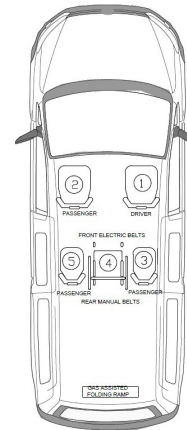

Accessible Citroen Berlingo 4 Life XL

Enjoy comfort without compromise

All our accessible vehicles have access via a wide low angle lightweight ramp at the rear with a choice of gas assistance or fully automated operation. The attention to detail including interior soundproofing and carpeting make our Wheelchair Accessible Vehicles a family favourite quieter all year round and much warmer in the winter.

Second row seating

Accessible Features

Seating the wheelchair passenger comfortably within the cabin.

- › **Spacious interior, wide low angle access and extensive headroom**
- › **Up to 4 passengers and the driver**
- › **4 Life - Wheelchair Passenger and Attendant access between second row seating**
- › **Assister winch helping access**
- › **Powered ramp and tailgate available**

Choose from the full model and colour range available for early delivery from our UK held stock.

Accessible Citroen Berlingo 4 Life XL	mm	inches
Entry height	1510	59.4
Lowered floor width	840	33.1
Designated travelling position headroom	1350	53.1
Designated travelling position width between second row seats	598	23.5
Designated travelling position floor length	1320	51.2
External length	4753	187.1
External length with tailgate deployed	6013	236.7
External width	2107	82.9
Height without roof bars	1844	72.6