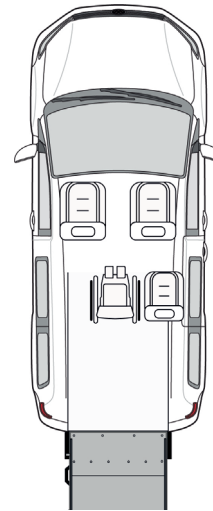

## Accessible Citroen Berlingo M

Images for illustration purpose only.  
Specification may vary.

[automotivegroup.co.uk](https://www.automotivegroup.co.uk)

## Enjoy comfort without compromise

All our accessible vehicles have access via a wide low angle lightweight ramp at the rear with a choice of gas assistance or fully automated operation. The attention to detail including interior soundproofing and carpeting make our Wheelchair Accessible Vehicles a family favourite quieter all year round and much warmer in the winter.

### Accessible Features

Seating the wheelchair passenger comfortably within the cabin.

- › Spacious interior, wide low angle access and extensive headroom
- › Full attendant access
- › Easy to use securing system
- › Assister winch helping access
- › Powered ramp and tailgate available

Choose from the full model and colour range available for early delivery from our UK held stock.

Accessible Citroen Berlingo M	mm	inches
Entry height	1393	54.9
Lowered floor width	840	33.1
Designated travelling position headroom	1424	56.1
Designated travelling position width	658	25.9
Designated travelling position floor length	1230	48.4
External length	4403	173.4
External length with ramp deployed	5663	222.9
External width	2107	82.9
Height without roof bars	1844	72.6